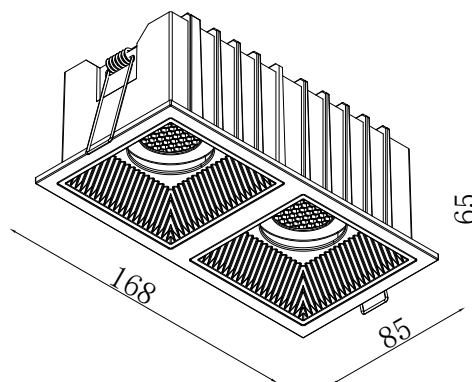

TECHNICAL DATA

**TYPE**

Professional LED for Interior Lighting.

**OPENING/BEAM**

High efficiency Ra>90 LED .

**MATERIAL**

Die-cast aluminum

PRO	CRI ≥ 80	
IP20		36°
220-240V 50/60Hz		30,000h

Model:	Nelio Double
Format:	Rectangular
Location:	Interior
Wattage:	2*12W
Materials:	Aluminum
Led Color:	3000K / 4000K / 6500K
Product Dimension:	168*85*6mm
IP Code:	20
Fixation:	Recessed
CRI :	90
Lumen Output:	1104LM
Frequency:	50/60 Hz
Beam Angle:	36°

DIMENSION DRAW

**INDOOR**